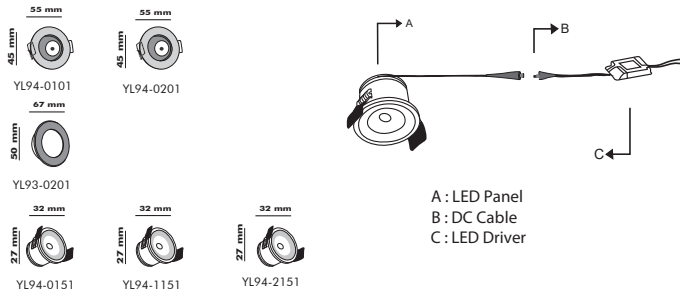

Türkiye
Güçünü ve
Potansiyelini Kaydet

YERLİ
ÜRETİM

AEFF yönetmeliğine uygundur.

USER MANUAL

Dear Customer,
This user manual contains the necessary installation information of the product you have purchased. For your safety and product life, follow the safety warnings and warranty conditions instructions in the user manual. If you have a problem with the product, you can contact us via the contact information available in the user manual.

ASSEMBLY DIAGRAM

ASSEMBLY INSTRUCTIONS

- 1- Cut off the electrical current before assembling the product.
- 2- Drill a hole in the ceiling in accordance with the hole diameter size range specified in the assembly diagram.
- 3- Connect the energy connection of the product in accordance with the connection method specified in the assembly diagram.
- 4-Push the springs upward and insert the product into the hole and release the springs.
- 5- The product is designed to operate at 220-240V and 50-60Hz. Do not operate with a voltage and frequency other than these values.
- 6- The protection class (IP) is indicated on the box of the product. It should not be used outside of the ambient and climatic conditions specified by the protection class.
- 7- LED Panel is ready to use.
- 8- You can turn on the electric current.