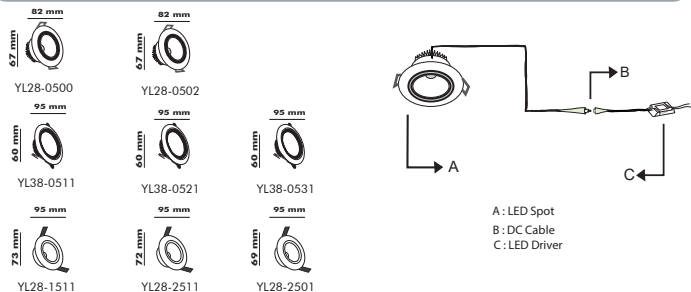

ASSEMBLY DIAGRAM

ASSEMBLY INSTRUCTIONS

- 1- Cut off the electrical current before assembling the product.
- 2- Drill a hole in the ceiling in accordance with the hole diameter size range specified in the assembly diagram.
- 3- Connect the energy connection of the product in accordance with the connection method specified in the assembly diagram.
- 4-Push the springs upward and insert the product into the hole and release the springs.
- 5- The product is designed to operate at 220-240V and 50-60Hz. Do not operate with a voltage and frequency other than these values.
- 6- The protection class (IP) is indicated on the box of the product. It should not be used outside of the ambient and climatic conditions specified by the protection class.
- 7- LED Panel is ready to use.
- 8- You can turn on the electric current.