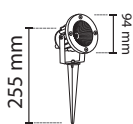

ASSEMBLY DIAGRAM

YL74-0501

YL74-1002

ASSEMBLY INSTRUCTIONS

- 1- Cut off the electrical current before assembling the product.
- 2- Place it on the floor as specified in the assembly diagram.
- 3- Connect the energy connection of the product in accordance with the connection method specified in the assembly diagram.
- 4- The product is designed to operate at 220-240V and 50-60Hz. Do not operate with a voltage and frequency other than these values.
- 5- The protection class (IP) is indicated on the box of the product. It should not be used outside of the ambient and climatic conditions specified by the protection class.
- 6- LED Luminaire is ready to use.
- 7- You can turn on the electric current.