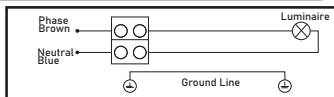

ASSEMBLY INSTRUCTIONS

- 1- Cut off the electrical current before assembling the product.
- 2- Place it on the floor as specified in the assembly diagram.
- 3- Connect the energy connection of the product in accordance with the connection method specified in the assembly diagram.
- 4- The product is designed to operate at 220-240V and 50-60Hz. Do not operate with a voltage and frequency other than these values.
- 5- The protection class (IP) is indicated on the box of the product. It should not be used outside of the ambient and climatic conditions specified by the protection class.
- 6- LED Luminaire is ready to use.
- 7- You can turn on the electric current.

SAFETY & WARNINGS

- Do not connect the panel without reading the user manual.
- Cut off the electrical current before assembling the product.
- Do not use the product other than the conditions specified by product protection class..
- Installations of the panel must be carried out by specialists.
- Do not use the product if the power cables are damaged.
- Do not use the product in places where electricity leakage may occur.
- Make sure the product is complete and correctly connected.

WARRANTY CONDITIONS

- Our products are guaranteed for one-to-one replacement for 2 years.
- In order for the warranty to be valid, the parts must be delivered to the technical services completely.
- In case the product is defective; Pursuant to Article 11 of the Consumer Protection Law No:6502; Sanctions are applied to make free repair, to replace the product that cannot be repaired with a new product.
- Product that are used outside the instructions for use and exposed to user error are not covered by warranty.

Showroom:

Bereketzade Mah. Sair Ziya Paşa Cad. No:31/A PK. 34421 Karaköy, Beyoğlu / İstanbul
Tel: 0212 244 84 22-23 Pbx
Mail: info@noas.com.tr

Factory:

Beylikdüzü OSB Mh. Mustafa Kurtuluş Cd. No.23 (Bakırçılar Demirciler Sanayi Sitesi)
Beylikdüzü / İstanbul
Tel: 0212 879 03 53
Web: www.noas.com.tr

Türkiye
Güçünü ve
Potansiyelini Kaydet

It complies with the WEEE regulation.