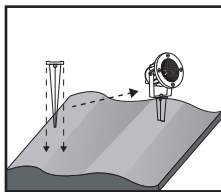

ASSEMBLY DIAGRAM

YL74-0501

YL74-1002

ASSEMBLY INSTRUCTIONS

- 1- Cut off the electrical current before assembling the product.
- 2- Place it on the floor as specified in the assembly diagram.
- 3- Connect the energy connection of the product in accordance with the connection method specified in the assembly diagram.
- 4- The product is designed to operate at 220-240V and 50-60Hz. Do not operate with a voltage and frequency other than these values.
- 5- The protection class (IP) is indicated on the box of the product. It should not be used outside of the ambient and climatic conditions specified by the protection class.
- 6- LED Luminaire is ready to use.
- 7- You can turn on the electric current.