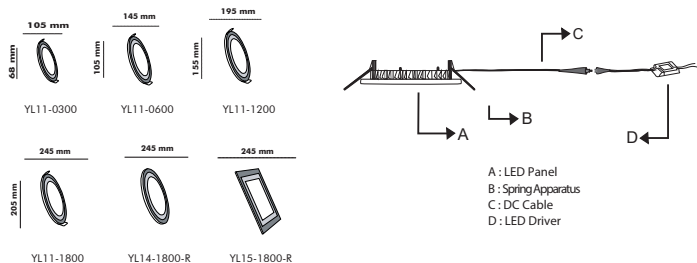

ASSEMBLY DIAGRAM

ASSEMBLY INSTRUCTIONS

- 1- Cut off the electrical current before assembling the product.
- 2- Drill a hole in the ceiling in accordance with the hole diameter specified in the assembly diagram.
- 3- Connect the energy connection of the product in accordance with the connection method specified in the assembly diagram.
- 4- Push the springs upward and insert the product into the hole and release the springs.
- 5- The product is designed to operate at 220-240V and 50-60Hz. Do not operate with a voltage and frequency other than these values.
- 6- The protection class (IP) is indicated on the box of the product. It should not be used outside of the ambient and climatic conditions specified by the protection class.
- 7- LED Panel is ready to use.
- 8- You can turn on the electric current.